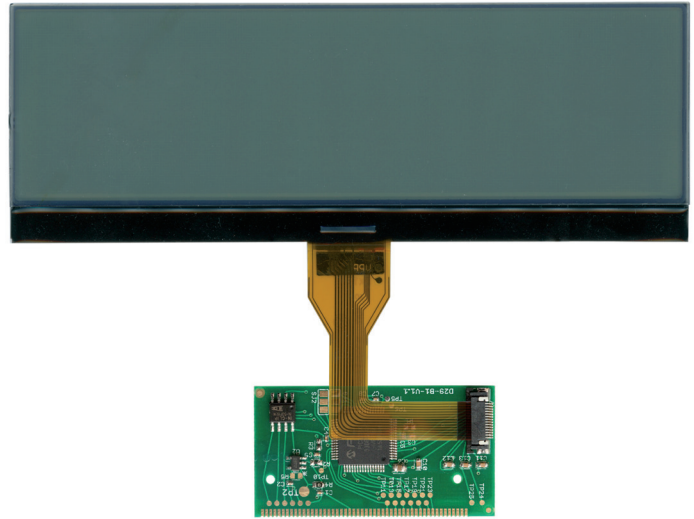

Display originali Borg e Johnson Controls
Original displays Borg and Johnson Controls

SEPDISP29P

POSITIVE VERSION

Display originali Borg e Johnson Controls
Original displays Borg and Johnson Controls

SEPDISP29P